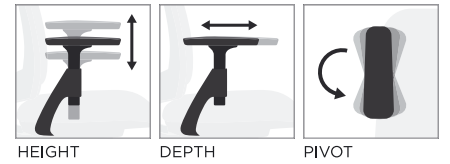

H2283 - Polished Aluminum

H2281 - All Black/Plastic

A CHAIR THAT CONFORMS TO YOU

3-WAY ADJUSTABLE ARMS

Arms reposition to various height, depth and pivot options with ease.

COUNTERBALANCE

Lota uses your body weight as a counterbalance when leaning forward or reclining. So no matter how you sit, your lower back support remains constant — no adjustments needed.