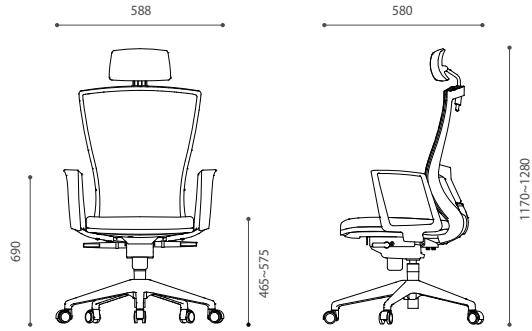

(High back / Fixed Arms)