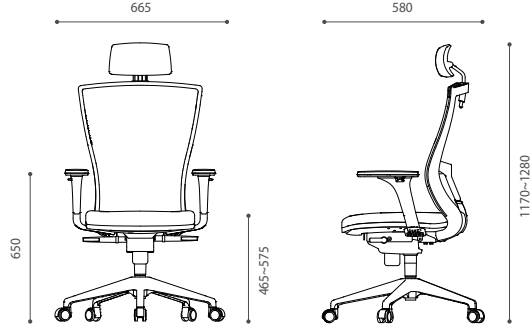

Color finishes

Back	(Matt mesh BK)	(SR100WG)	
Seat	(WT800BK) Black	(WTF300WN) Wine	(WTF300VI) Violet
Body	White	Black	

Options

Lumbar support pad
- Depth : 15mm

Headrest

3D Adjustable Armrest

Fixed Arms

Base

Base
- White Color

Base
- Black Color(60 Φ)

ARCHE

Stylish Task Chair Series

Dimension

Swivel type

(High Back / 3D Adjustable Arms)

(Mid Back / 3D Adjustable Arms)