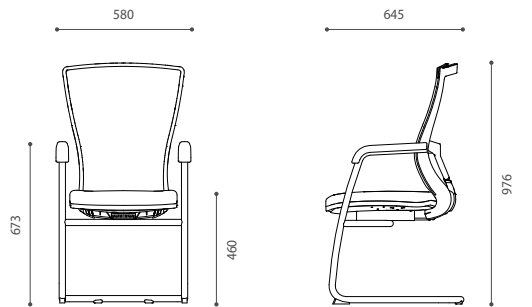

Sled type

Bize kolay ulaşın:
0545 SEATING

AGK YER KAPLAMALARI PAZ. İNŞ. VE SAN. LTD.
İSTANBUL: Tel:(216) 463 19 12
İZMİR: Tel:(232) 483 50 63
ANKARA: Tel:(312) 495 72 57
info@agk.com.tr • www.agk.com.tr