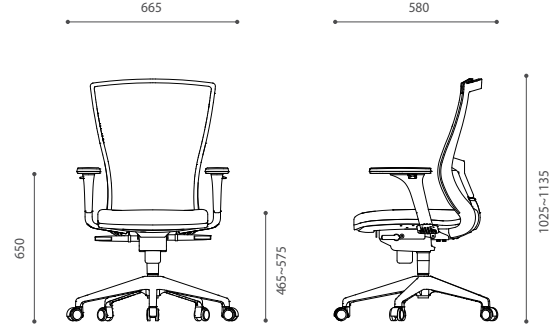

Color finishes

Back	(Matt mesh BK)	(SR100WG)	
Seat	(WT800BK) Black	(WTF300WN) Wine	(WTF300VI) Violet
Body	White	Black	

Options

Lumbar support pad
- Depth : 15mm

Headrest

3D Adjustable Armrest

Fixed Arms

Base

Base
- White Color

Base
- Black Color(60 Φ)

ARCHE

Stylish Task Chair Series

Dimension

Swivel type

(High Back / 3D Adjustable Arms)

(Mid Back / 3D Adjustable Arms)