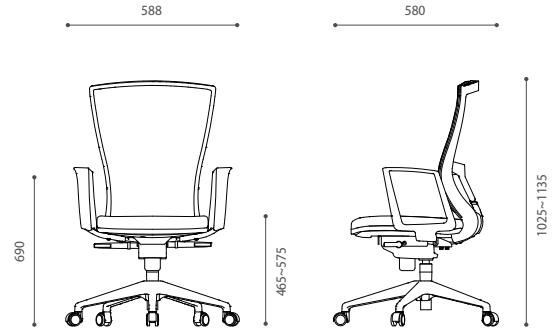

(Mid back / Fixed Arms)